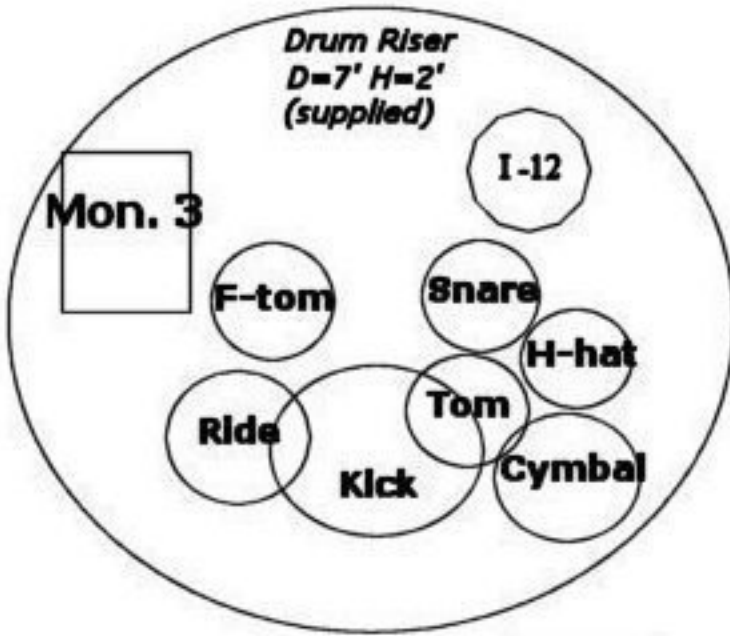

Bass Amp

Guitar Amp

Guitar Rack ==>

DI - 9

I-10

Mon. 1

PLASTIC SOUL

Stage Plot
www.plasticsoul.net

I-11

Mon. 2